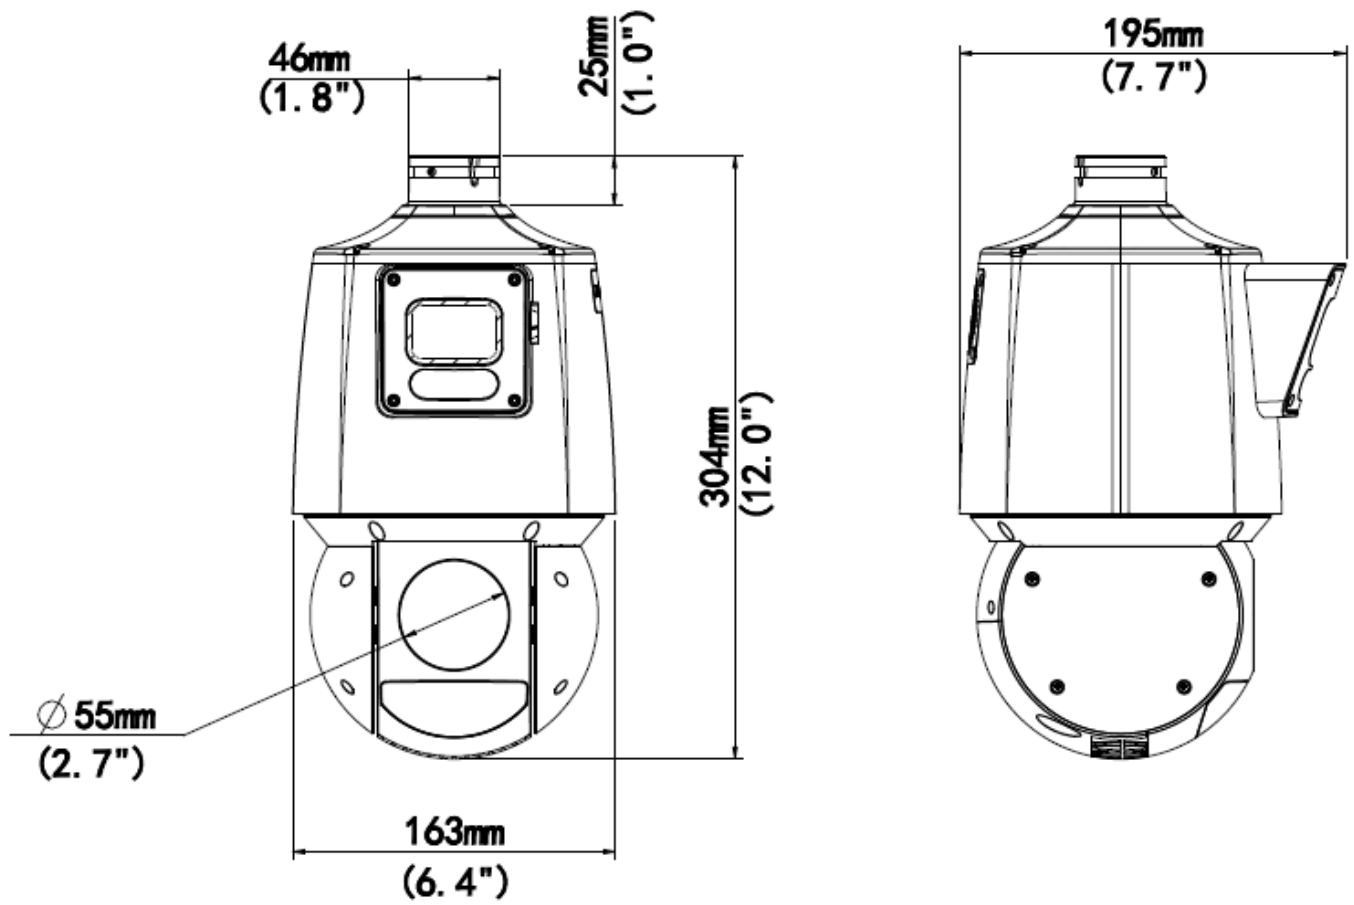

## Specifications

VSPTZIP4C44WSL-X25IR					
Camera	Panorama			Detail	
Sensor	1/1.8", 4MP, CMOS			1/2.7", 4MP, CMOS	
Min. Illumination	Color:0.0005 lux (F1.0, AGC ON) 0 lux with warm light			Color:0.003 lux (F1.5, AGC ON) 0 lux with IR	
Day/Night	N/A			IR-cut filter with auto switch (ICR)	
Shutter	Auto/Manual, 1 ~ 1/100000s				
WDR	120dB				
S/N	> 56dB				
Lens					
Lens type	4mm@F1.0			4.8~120mm@F1.5, AF automatic focusing and motorized zoom lens	
Optical Zoom	N/A			25X	
Iris	Fixed aperture; F1.0			Auto; F1.5(W)~F3.8(T)	
Field of View (H)	94.9°			55.46° ~ 3.09°	
Field of View (V)	51.5°			32.94° ~ 1.73°	
Field of View (D)	116.7°			68.22° ~ 3.65°	
DORI					
DORI Distance	Lens (mm)	Detect (m)	Observe (m)	Recognize (m)	Identify (m)
	4 (Panorama)	62.1 (203.6 ft)	24.8 (81.5 ft)	12.4 (40.7 ft)	6.2 (20.4 ft)
	4.8 (Detail)	123.8 (406.0 ft)	49.5 (162.4 ft)	24.8 (81.2 ft)	12.4 (40.6 ft)
	120 (Detail)	2475.0 (8120.1 ft)	990.0 (3248.0 ft)	495.0 (1624.0 ft)	247.5 (812.0 ft)
Illuminator					
IR Range	N/A			Up to 100m (328.1 ft)	
Warm Light Range	Up to 30m (98.4 ft)			N/A	
Wavelength	N/A			850nm (IR)	
Light On/Off Control	Auto/Manual				
Video					
Video Compression	Ultra 265, H.265, H.264, MJPEG				
Frame Rate	Main Stream: 4MP (2688*1520),Max 30fps; Sub Stream: 1080P (1920*1080), Max 30fps; Third Stream: D1 (720*576), Max 30fps;			Main Stream: 4MP (2688*1520),Max 30fps; Sub Stream: 720P (1280*720), Max 30fps; Third Stream: D1 (720*576), Max 30fps;	
Video Bit Rate	128 Kbps ~ 16 Mbps				
U-code	Support				
ROI	Up to 8 areas				
Video stream	Triple streams				
OSD	Up to 8 OSDs				
Privacy Mask	Up to 4 areas per scene			24 areas, up to 4 areas per scene	
Image					
White Balance	Auto/Outdoor/Fine Tune/Sodium Lamp/Locked/Auto2				
Digital noise reduction	2D/3D DNR				
Smart IR	Support				
Flip	Normal/Flip Vertical/Flip Horizontal/180°				

## Dimensions